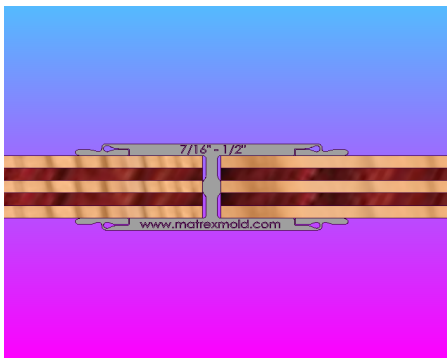

# Grip H Clip™

Innovative design makes installing roof sheathing fast and easy

Installers say they typically save 1 1/2 hours per roof

Patented lead-ins grip the sheathing so the clips stay put

Full spacer bar gives you a perfect 1/8" expansion gap & precise spacing

Most clips make installing roof sheathing more difficult

Our Grip H Clips make installing the roof sheathing easier

M & O PRODUCTS, INC.  
1200 NORTHPORT ROAD  
PO BOX 262  
PORTAGE, WI 53901  
JOHN MATSON - SALES - 608 712-2353  
PATRICK ODETTE - SALES - 608 576-1041  
PATENT PENDING  
MEETS BUILDING CODE REQUIREMENTS  
[www.griphclip.com](http://www.griphclip.com)