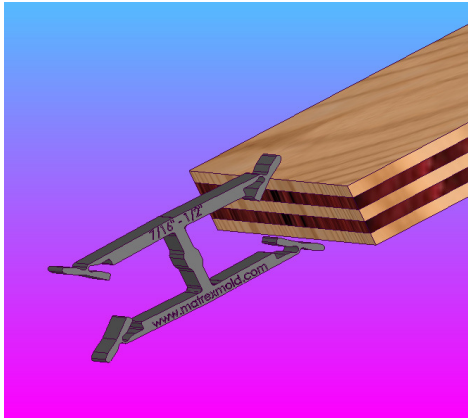

# Grip H Clip™

Innovative design makes installing roof sheathing fast and easy

Installers say they typically save 1 1/2 hours per roof

Patented lead-ins grip the sheathing so the clips stay put

Full spacer bar gives you a perfect 1/8" expansion gap & precise spacing

Most clips make installing roof sheathing more difficult

Our Grip H Clips make installing the roof sheathing easier

M & O PRODUCTS, INC.  
1200 NORTHPORT ROAD  
PO BOX 262  
PORTAGE, WI 53901  
JOHN MATSON - SALES - 608 712-2353  
PATRICK ODETTE - SALES - 608 576-1041  
PATENT PENDING  
MEETS BUILDING CODE REQUIREMENTS  
[www.griphclip.com](http://www.griphclip.com)